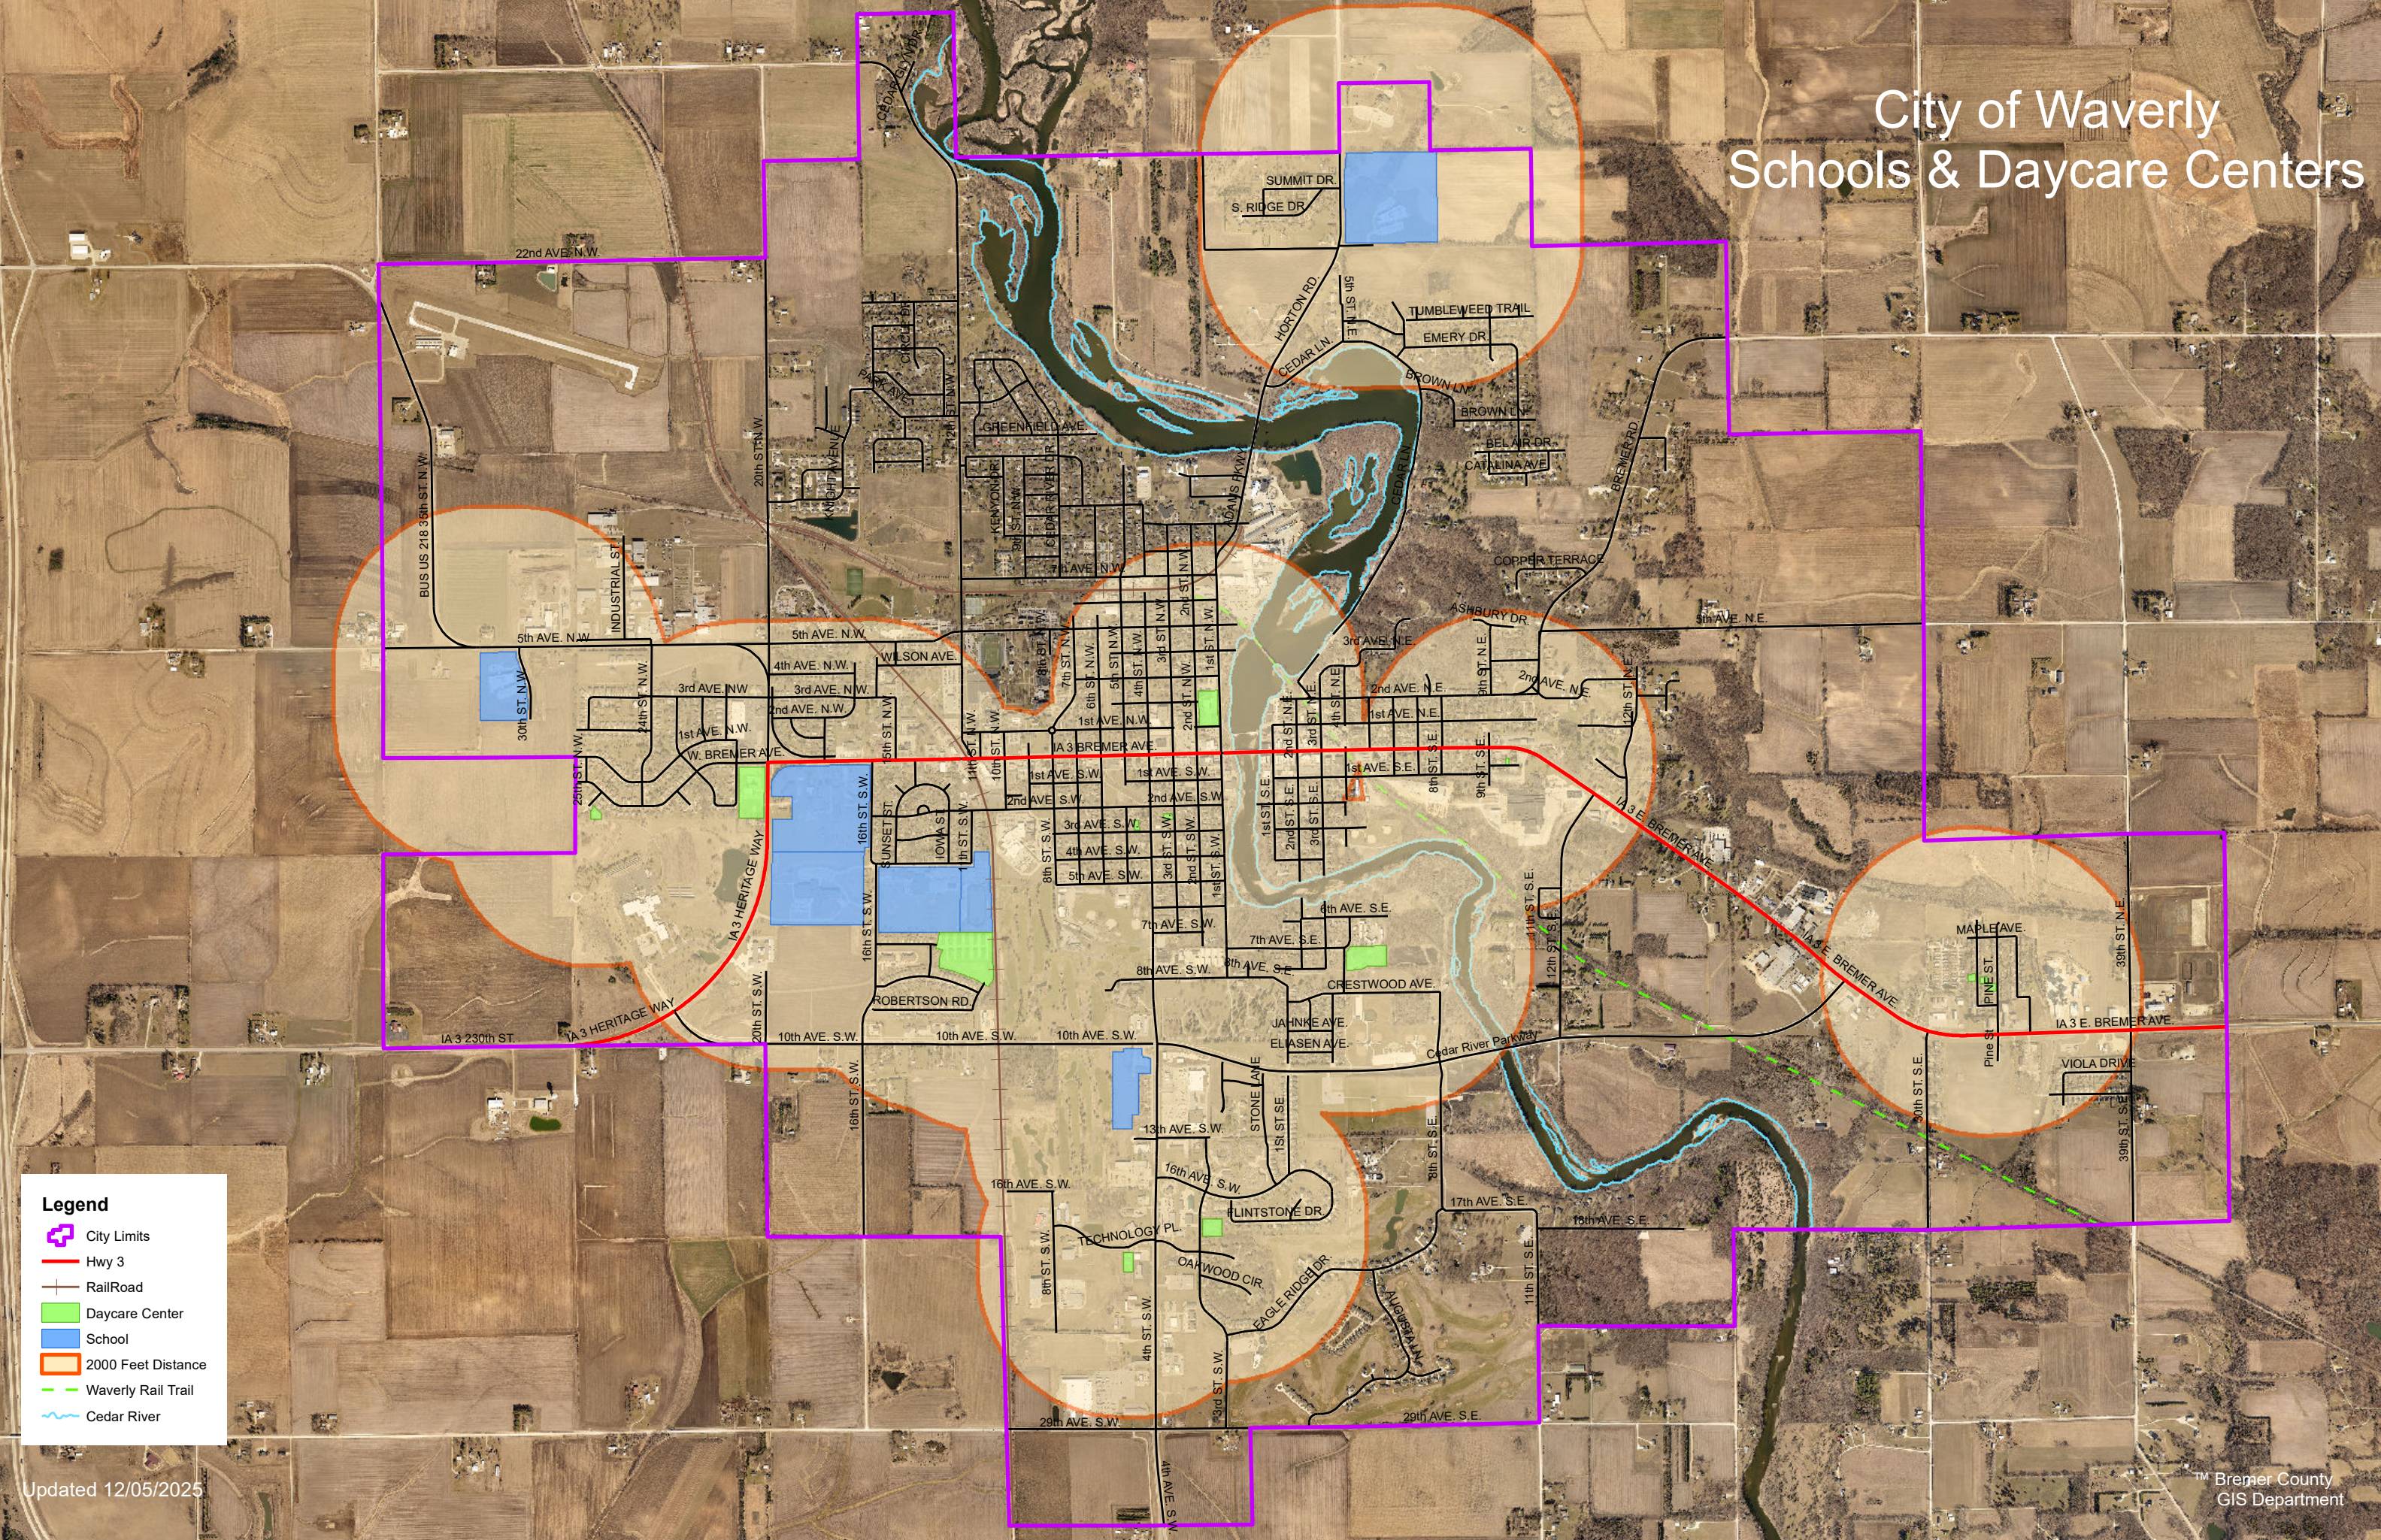

City of Waverly Schools & Daycare Centers

Legend

- City Limits
- Hwy 3
- RailRoad
- Daycare Center
- School
- 2000 Feet Distance
- Waverly Rail Trail
- Cedar River

Updated 12/05/2025